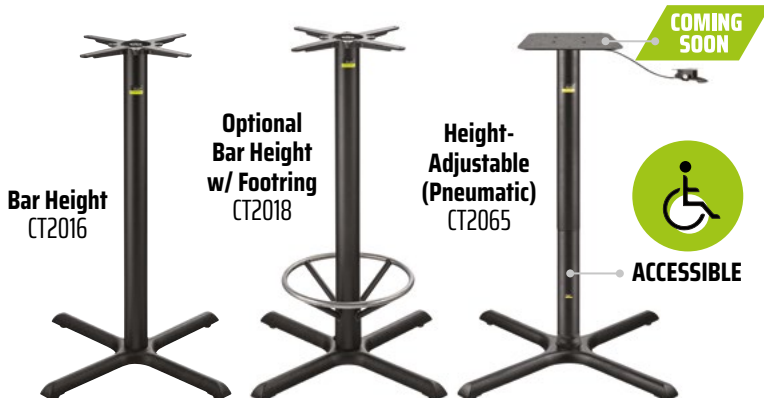

## DINING HEIGHT

|                                     |               |
|-------------------------------------|---------------|
| <b>Weight:</b>                      | 11.9kg/26.2lb |
| <b>Top Plate Size:</b>              | 330mm/13in    |
| <b>Max Table Top Size (Square):</b> | 1050mm/42in   |
| <b>Max Table Top Size (Round):</b>  | 1050mm/42in   |
| <b>Max Table Top Weight:</b>        | 20kg/44lb     |

## BAR HEIGHT

|                                     |                |
|-------------------------------------|----------------|
| <b>Height:</b>                      | 1035mm/40.75in |
| <b>Weight:</b>                      | 13.2kg/29.1lb  |
| <b>Weight With Footring:</b>        | 15kg/33lb      |
| <b>Max Table Top Size (Square):</b> | 900mm/36in     |
| <b>Max Table Top Size (Round):</b>  | 900mm/36in     |

## HEIGHT-ADJUSTABLE (PNEUMATIC)

|                                     |                         |
|-------------------------------------|-------------------------|
| <b>Min-Max Height:</b>              | 701-1035mm/27.6-40.75in |
| <b>Weight:</b>                      | 14.4kg/31.7lb           |
| <b>Max Table Top Size (Square):</b> | 760mm/30in              |
| <b>Max Table Top Size (Round):</b>  | 760mm/30in              |
| <b>Max Table Top Weight:</b>        | 16kg/35lb               |
| <b>Top Plate Size:</b>              | 308mm/12in              |